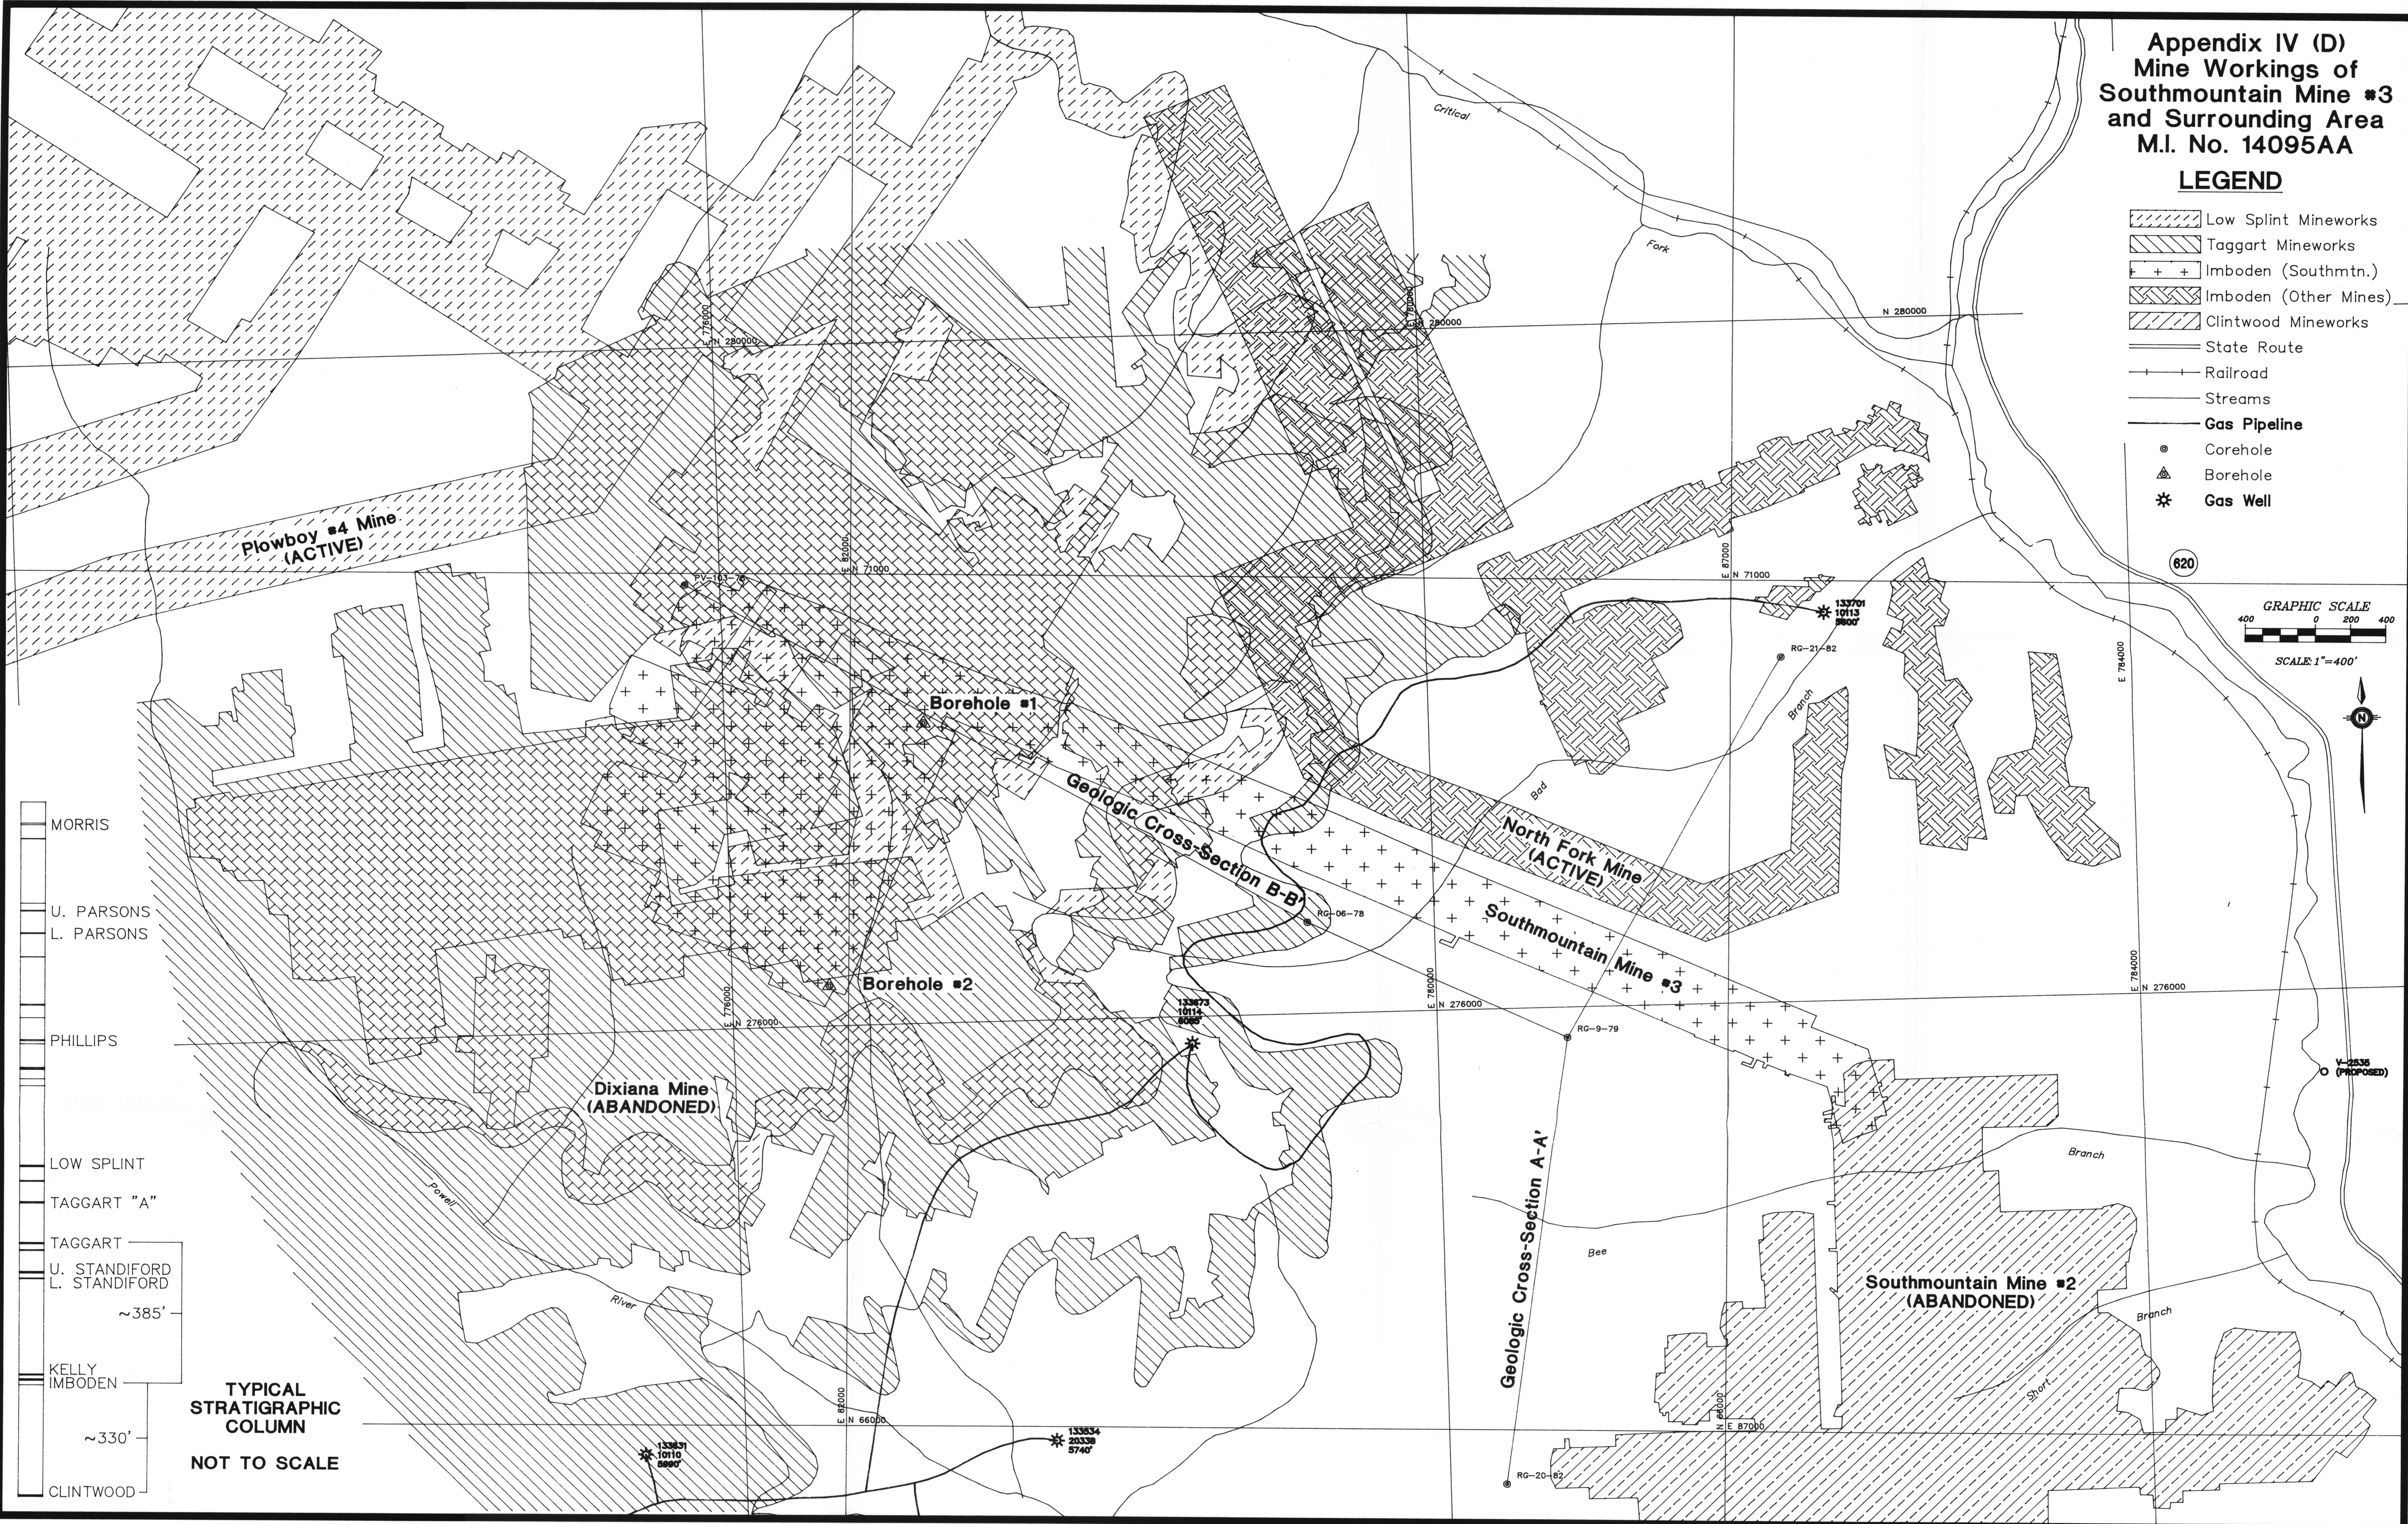

**Appendix IV (D)
Mine Workings of
Southmountain Mine #3
and Surrounding Area
M.I. No. 14095AA**

LEGEND

- Low Splint Mineworks
- Taggart Mineworks
- Imboden (Southmnt.)
- Imboden (Other Mines)
- Clintwood Mineworks
- State Route
- Railroad
- Streams
- Gas Pipeline
- Corehole
- Borehole
- Gas Well

**TYPICAL
STRATIGRAPHIC
COLUMN
NOT TO SCALE**